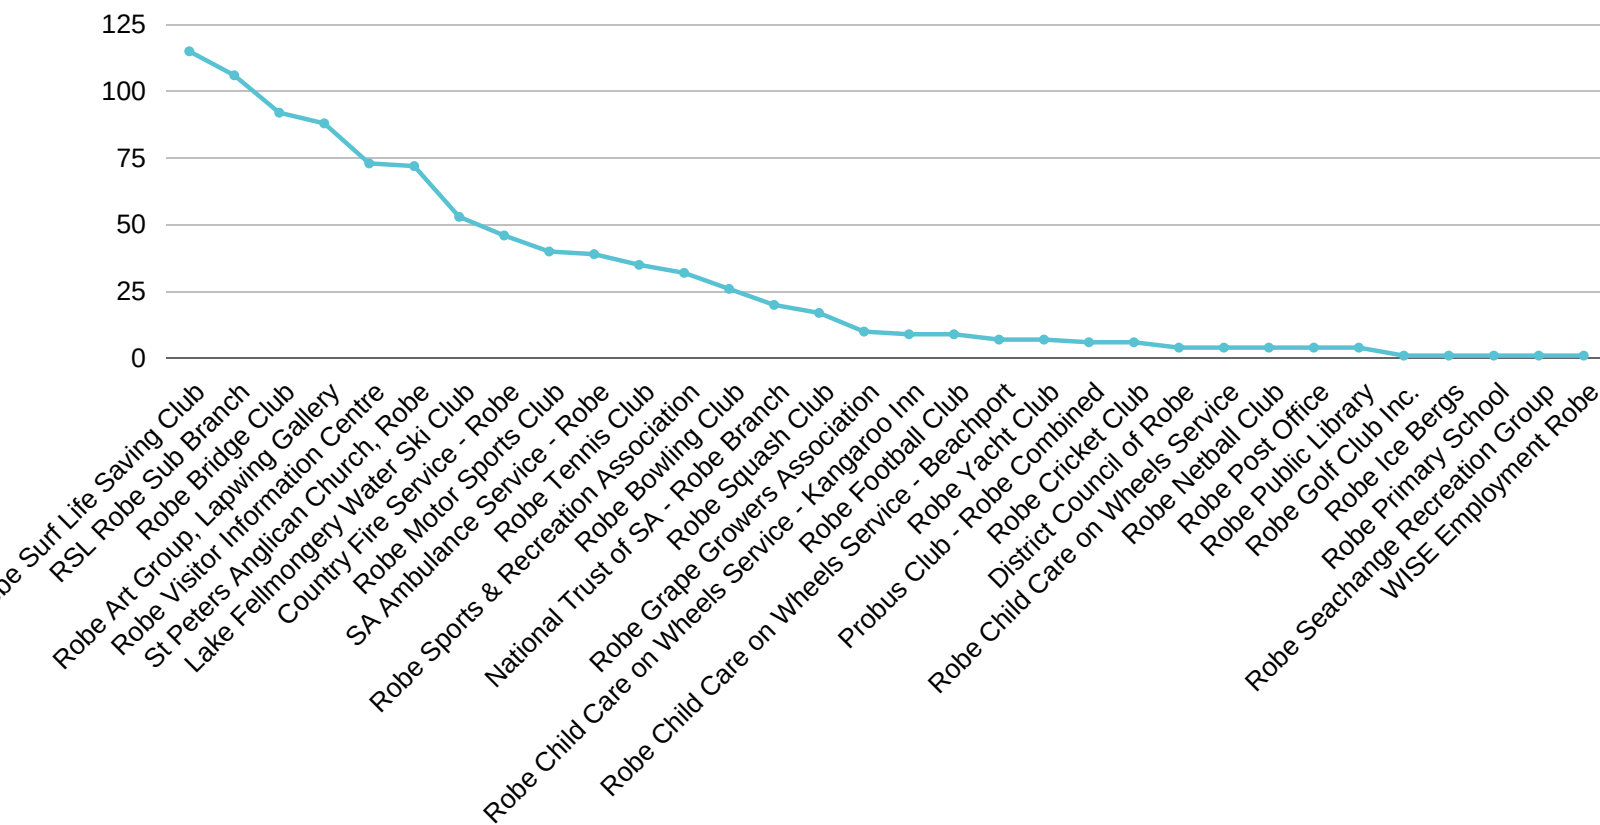

DISTRICT COUNCIL OF ROBE

WHAT ARE OUR COMMUNITY NEEDS?

715 SESSIONS

1 JULY 2022- 30 JUNE 2023

LANDING PAGES

WHO ARE OUR USERS?