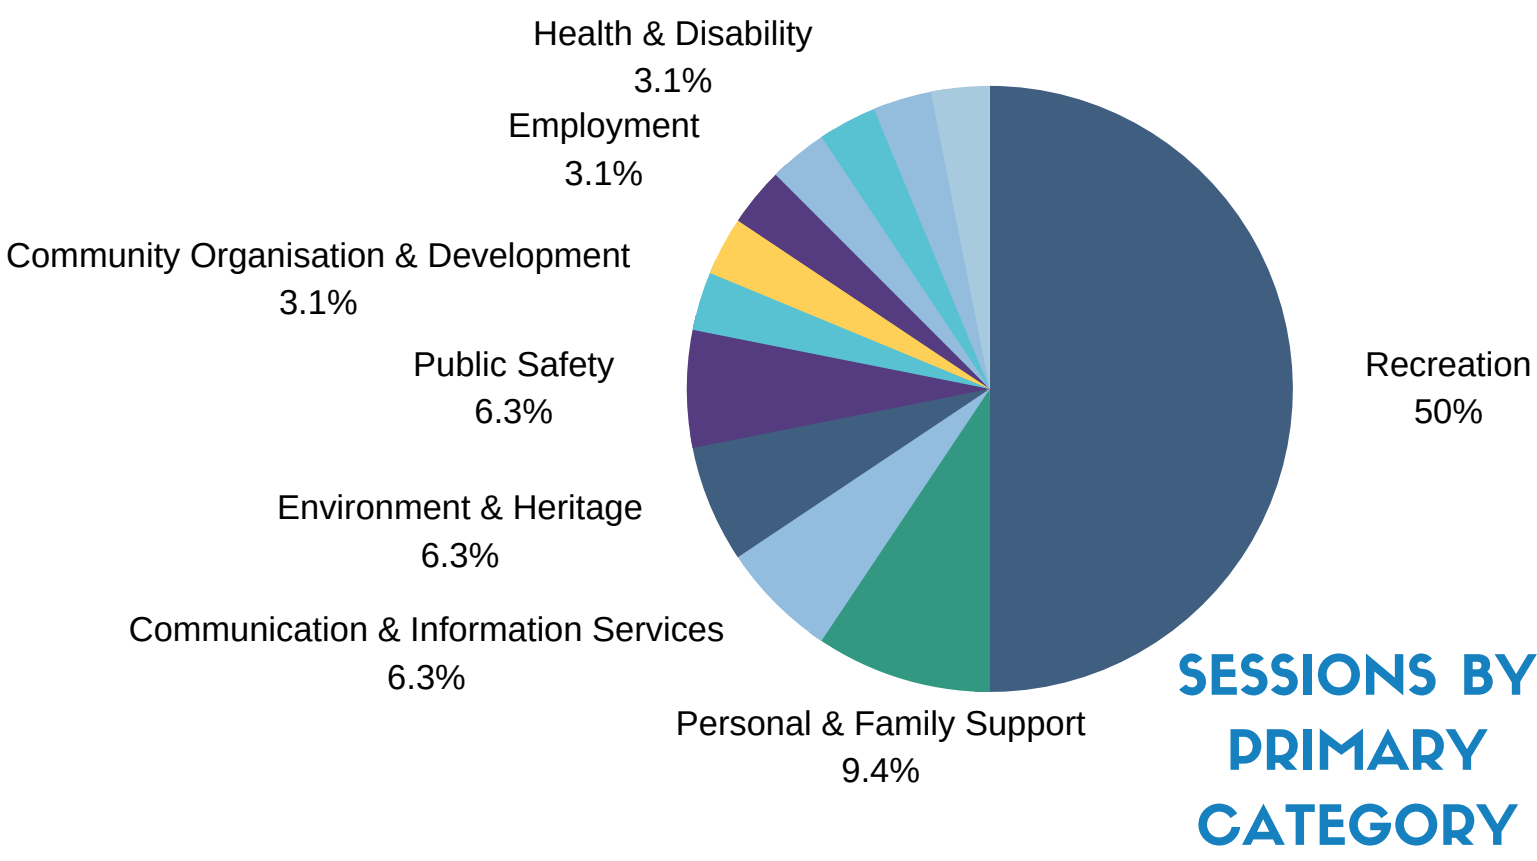

DISTRICT COUNCIL OF ROBE

WHAT ARE OUR COMMUNITY NEEDS?

715 SESSIONS

1 JULY 2022- 30 JUNE 2023

LANDING PAGES

WHO ARE OUR USERS?