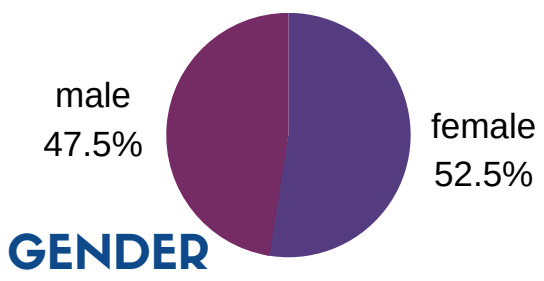

DISTRICT COUNCIL OF ROBE

WHAT ARE OUR COMMUNITY NEEDS?

715 SESSIONS

1 JULY 2022- 30 JUNE 2023

LANDING PAGES

WHO ARE OUR USERS?